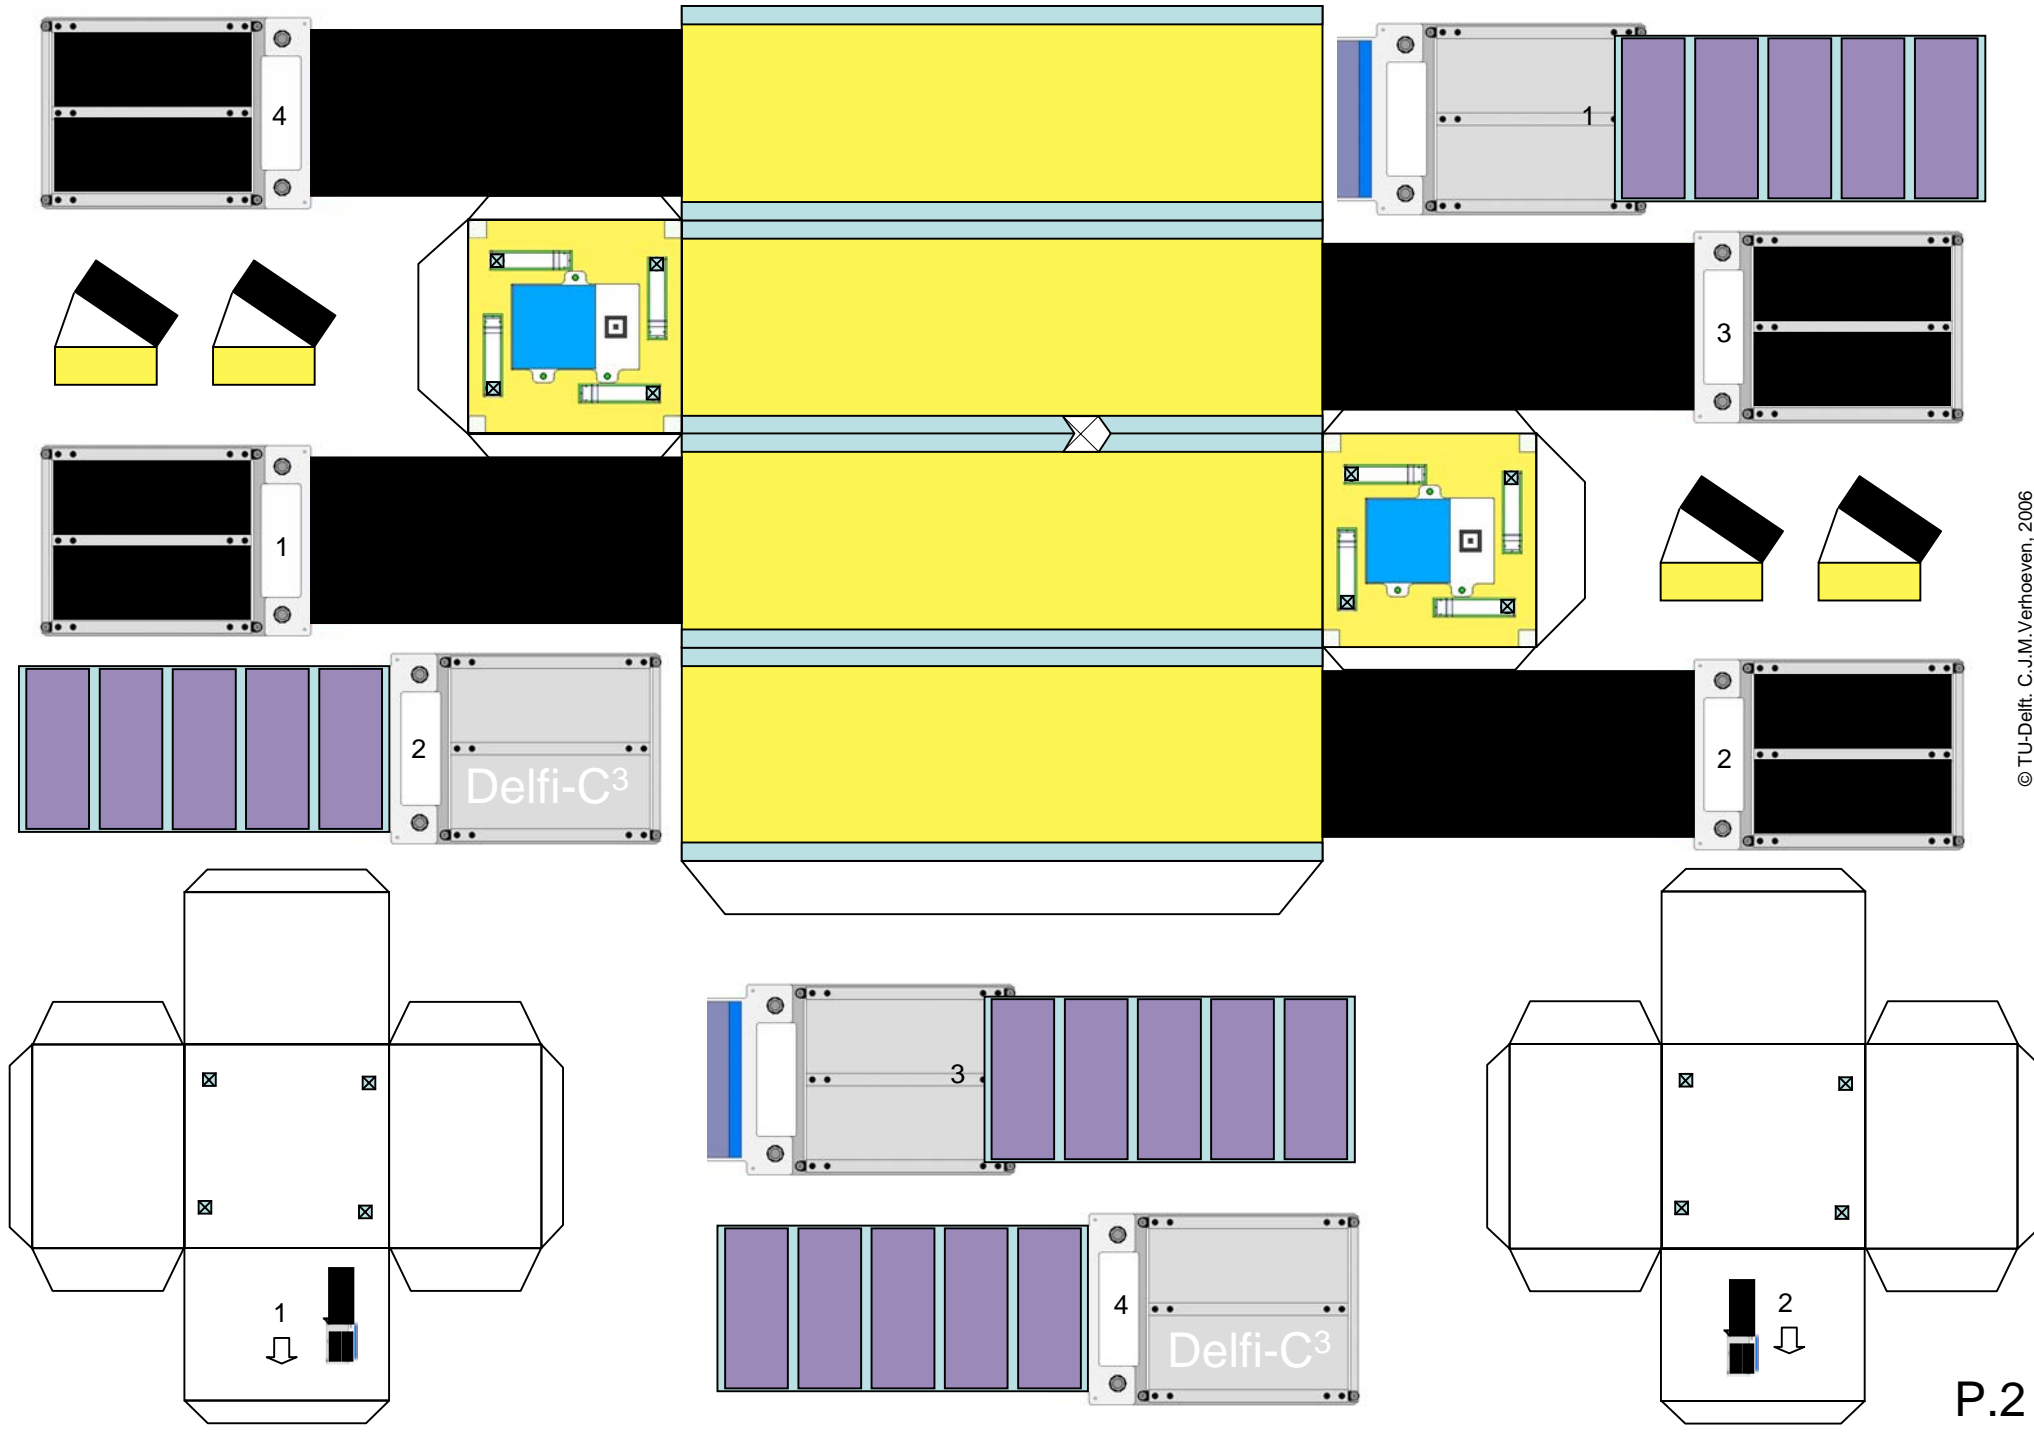

Scale: 1:3.5

VHF antennas (long)

UHF antennas (short)

Fix antenna wire with glue

Insert stand through hole in satellite

Make hole for antenna (4)

1